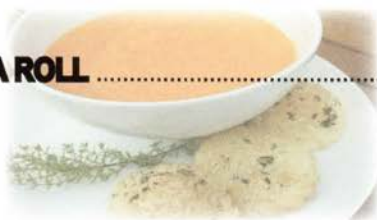

SOUP OF THE DAY & A ROLL £2.20