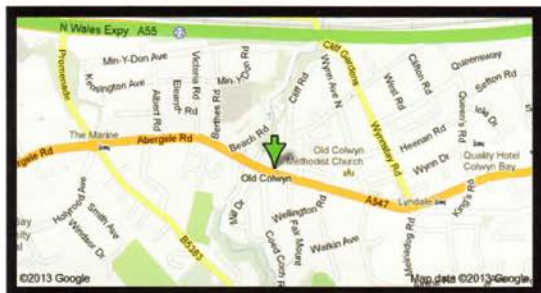

DRINKS (COLD)

Cans 75p
Bottles ..... from 60p
Fruit Shoot 60p
Fresh Orange 65p